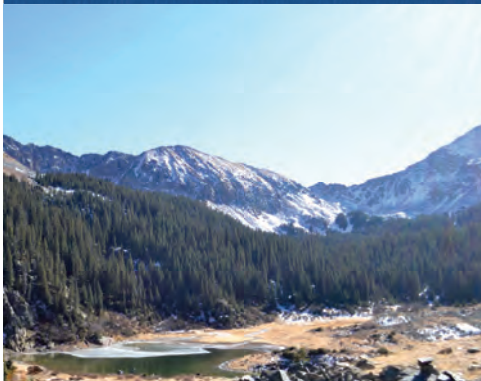

FAMILY PHYSICIAN OPPORTUNITIES

Lillooet, Williams lake, 100 Mile House, Princeton, Trail, Nelson

Lookout Point, Lillooet, B.C.

IT'S

Canim Lake, 100 Mile House, B.C.

Snow-capped Mountains,
Princeton, B.C.

BETTER

Aerial View of Nelson, B.C.

Blue Skies in Williams Lake, B.C.

HERE

Autumn Colours, Trail, B.C.

APPLY TODAY