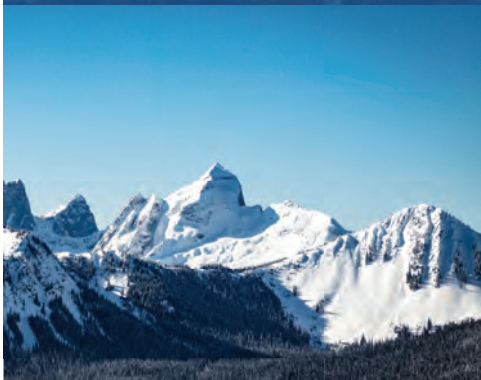

FAMILY PHYSICIAN OPPORTUNITIES

Lillooet, Williams lake, 100 Mile House, Princeton, Trail, Nelson

Lookout Point, Lillooet, B.C.

IT'S

Canim Lake, 100 Mile House, B.C.

Snow-capped Mountains,
Princeton, B.C.

BETTER

Aerial View of Nelson, B.C.

Blue Skies in Williams Lake, B.C.

HERE

Autumn Colours, Trail, B.C.

APPLY TODAY